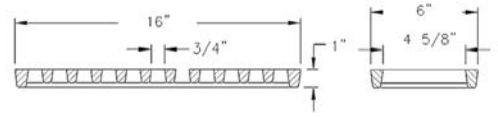

7799 TRENCH GRATE

Heavy duty

V-7950 SLOTTED GRATE FOR PIPE

Heavy duty